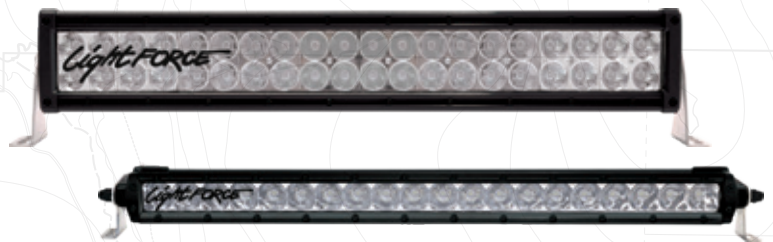

LED BARS SINGLE/DUAL ROW

Lightforce continues to set the standard in LED technology with its industry-leading line of next-generation LED light bars. Our high-output LEDs offer uncompromising performance and unsurpassed durability backed by an industry-leading guarantee. Single- and dual-row models are available in sizes ranging from 10 to 40 inches.

SINGLE ROW: **30-100W** | DUAL ROW: **60-500W**

PORCUPINE MOUNTAINS